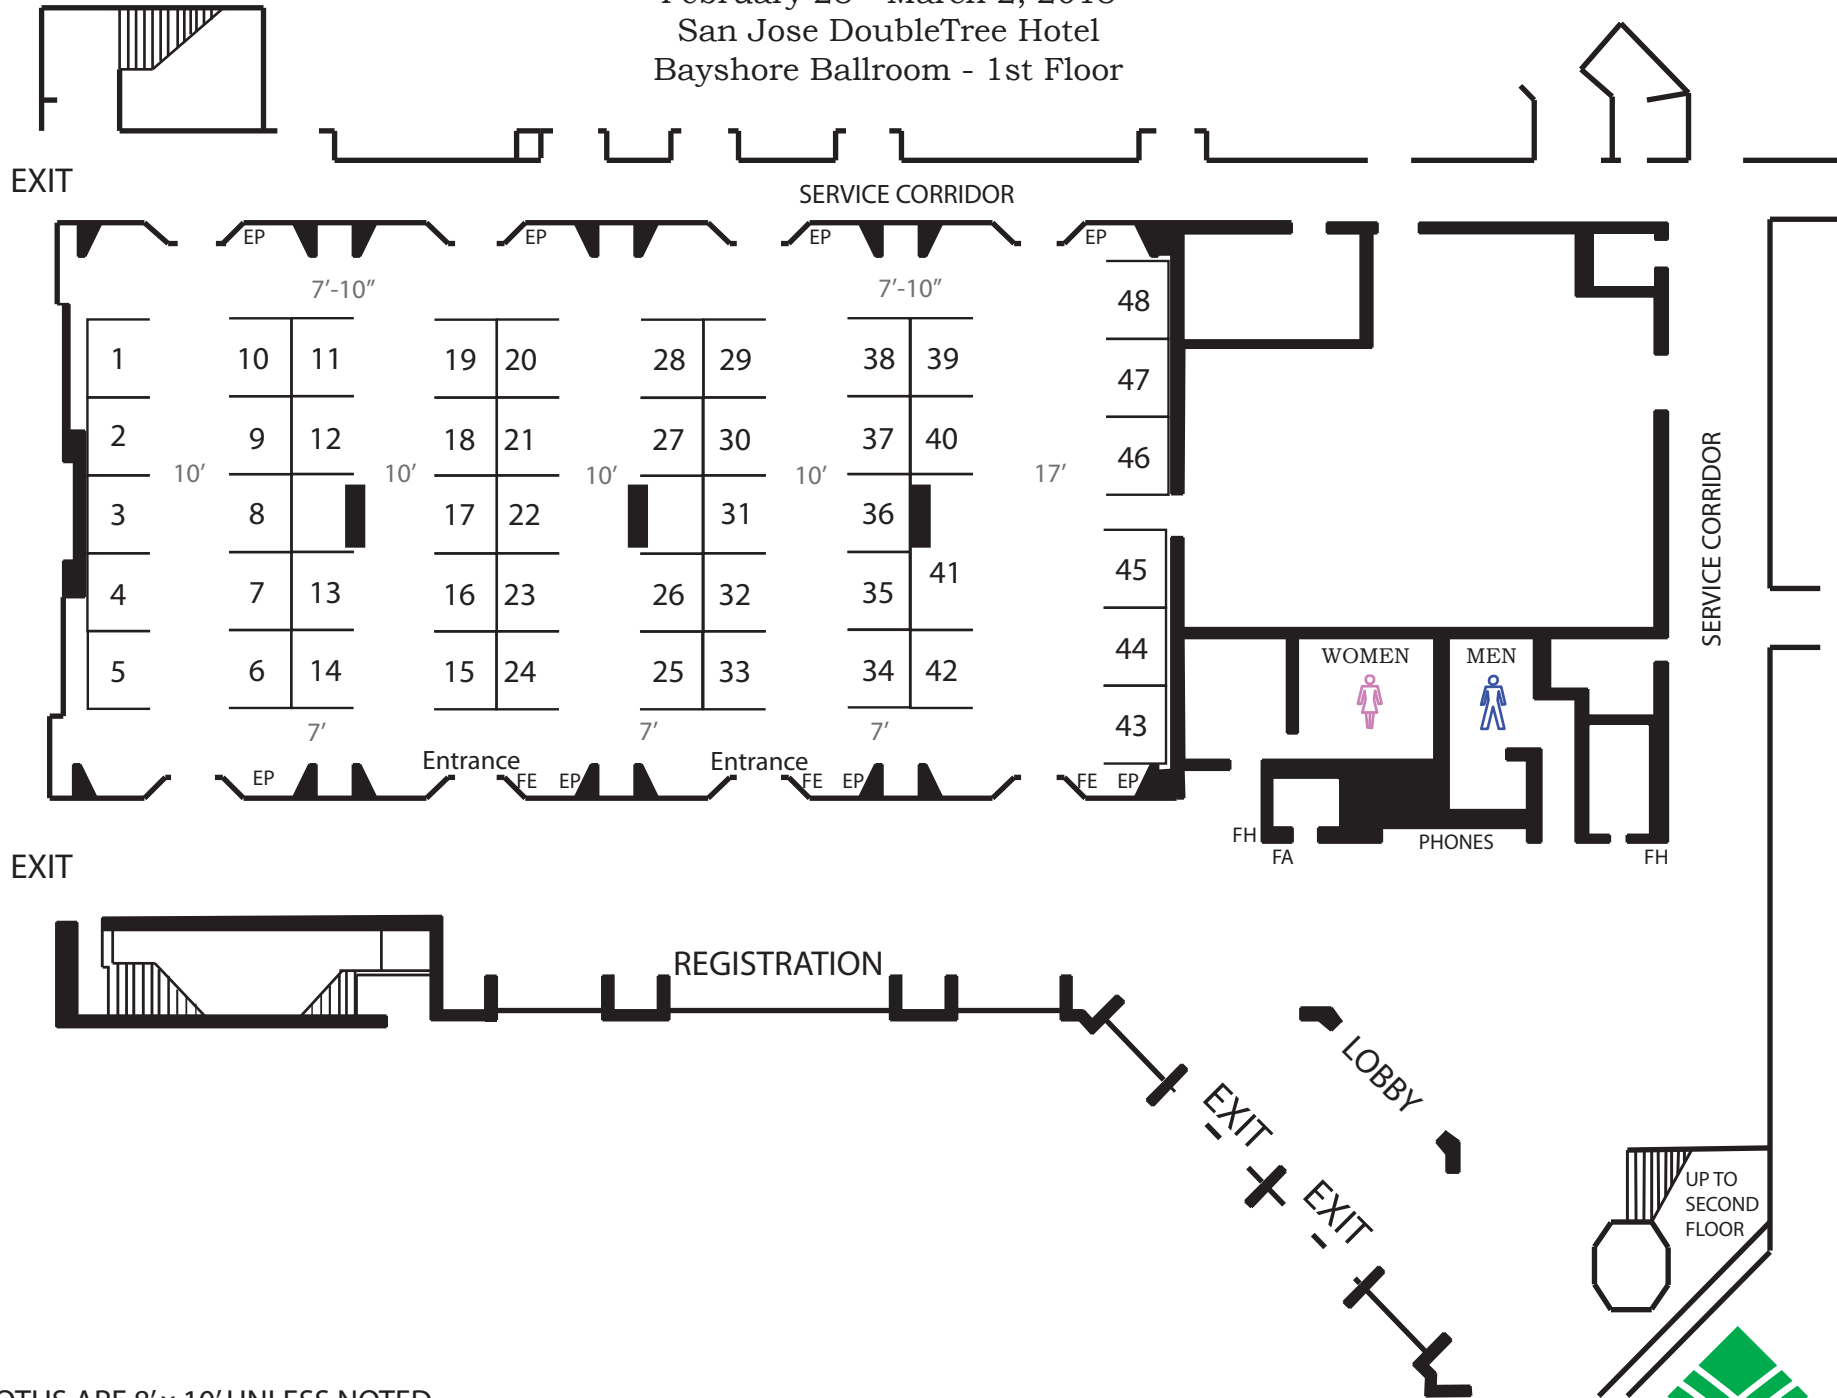

CLTA 2019

February 28 - March 2, 2018
 San Jose DoubleTree Hotel
 Bayshore Ballroom - 1st Floor

NOTE:
 - ALL BOOTHS ARE 8' x 10' UNLESS NOTED
 - (48) TOTAL BOOTHS
 - ALL AISLES ARE AS NOTED